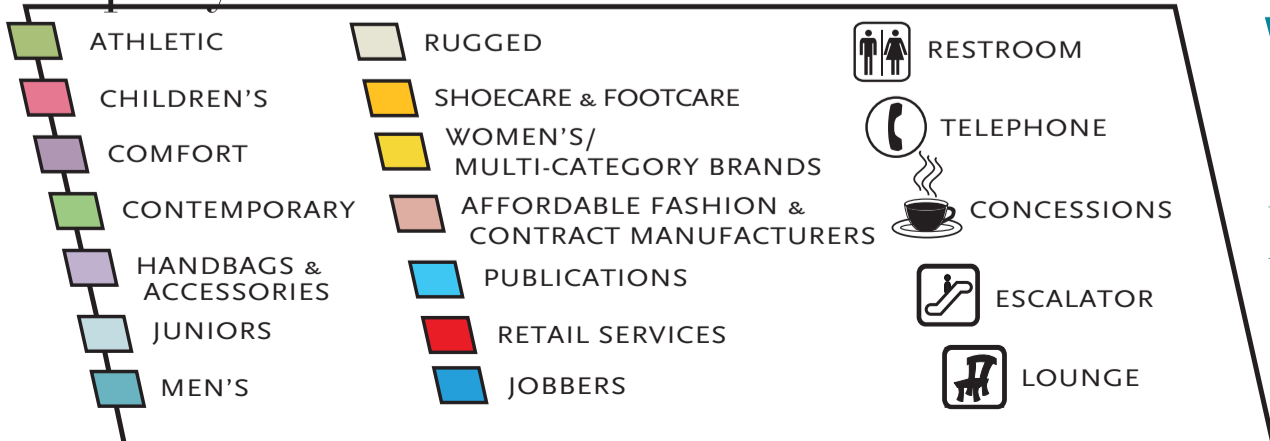

map key

WORLD SHOE ASSOCIATION
August 1-4, 2006
Mandalay Bay Convention Center
Level 2
 *FLOORPLANS AS OF 4/27/06